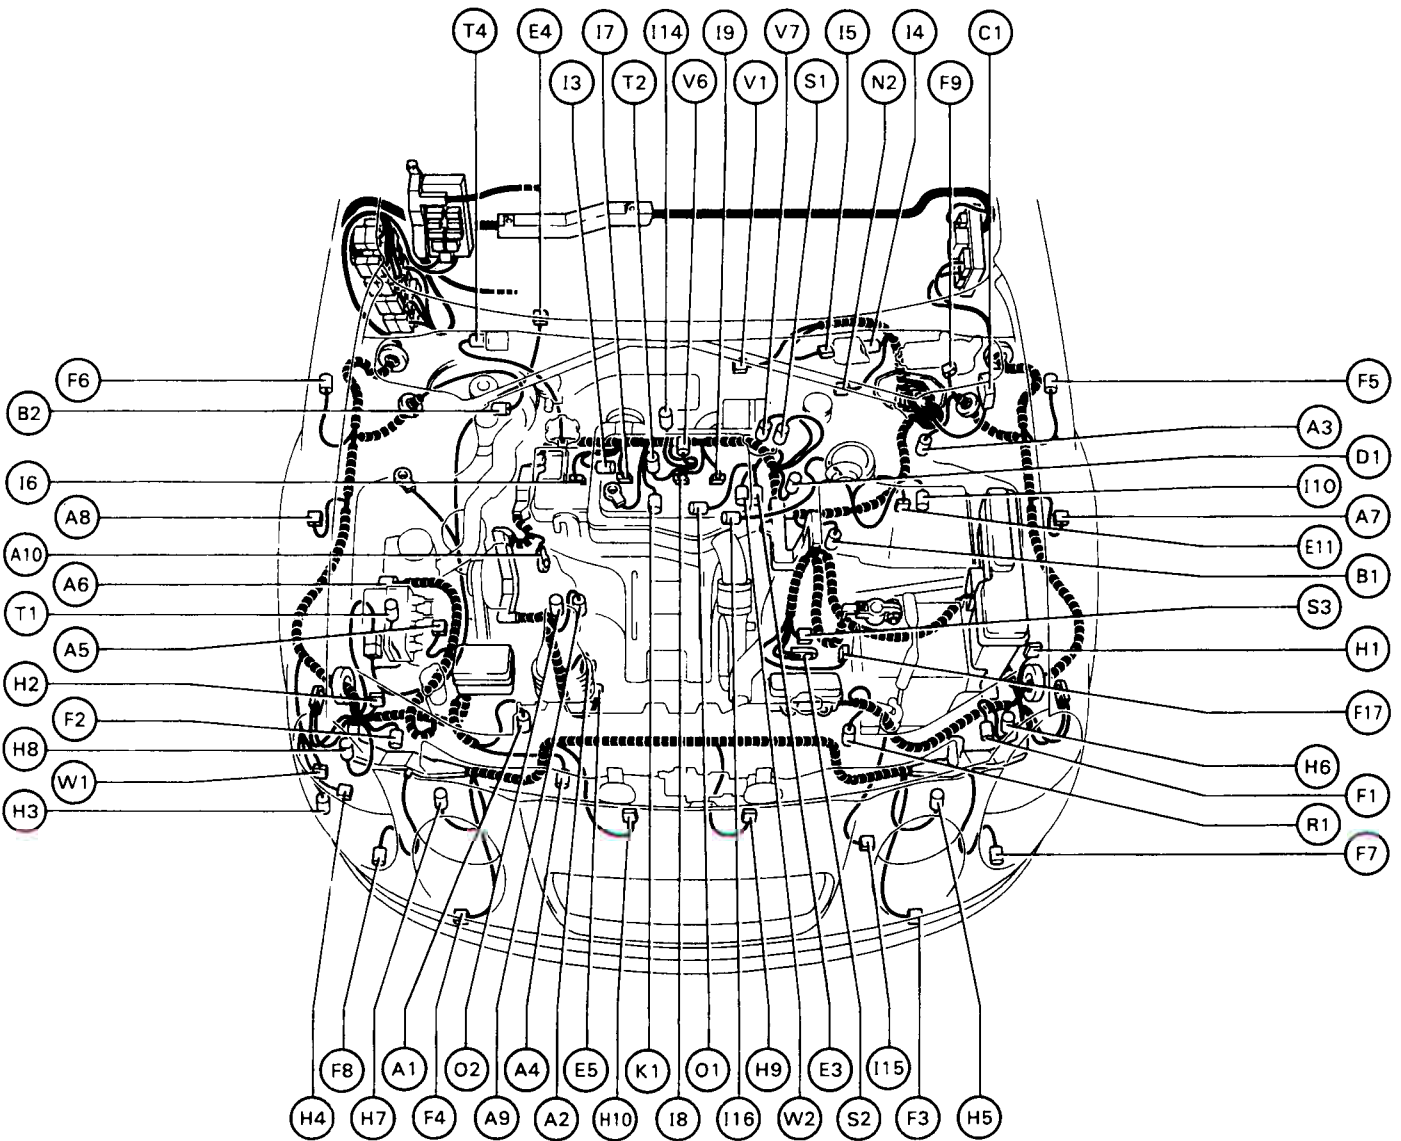

# E ELECTRICAL WIRING ROUTING

## Position of Parts in Engine Compartment

[RHD: 3S-GTE]

English

*gtflow.orcar.net.nz*